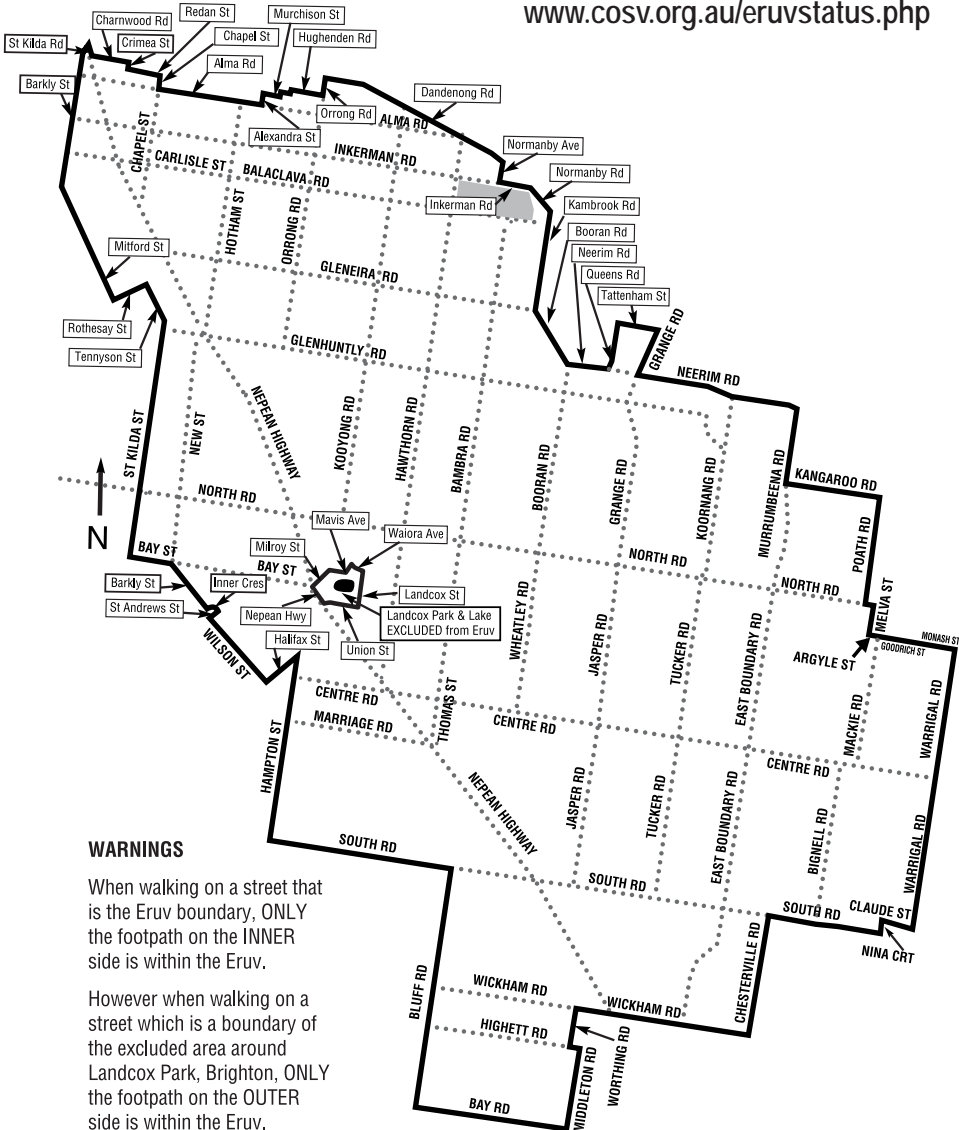

# MELBOURNE ERUV BOUNDARIES

For current status of Eruv go to:  
[www.cosv.org.au/eruvstatus.php](http://www.cosv.org.au/eruvstatus.php)

## WARNINGS

When walking on a street that is the Eruv boundary, ONLY the footpath on the INNER side is within the Eruv.

However when walking on a street which is a boundary of the excluded area around Landcox Park, Brighton, ONLY the footpath on the OUTER side is within the Eruv.